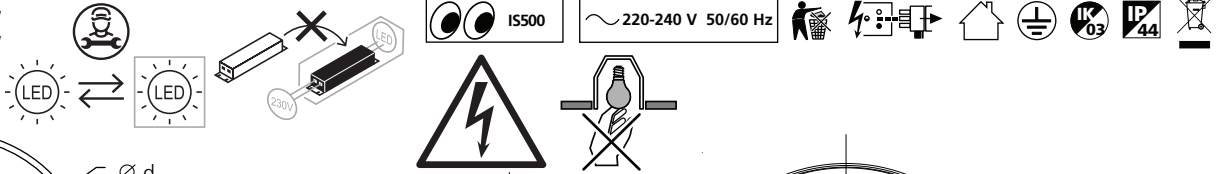

h = 75mm 6W
h = 80mm 12W

d = 180mm 6W
d = 250mm 12W
d = 330mm 18W
d = 360mm 24W

D=51mm 6W

D = 182 mm 12W
D = 265 mm 18W
D = 265 mm 24W

h = 96mm 18W
h = 100mm 24W

	6W (pcs)	12W (pcs)	18W (pcs)	24W (pcs)
10A C-type	60	60	39	30
16A C-type	96	96	62	48