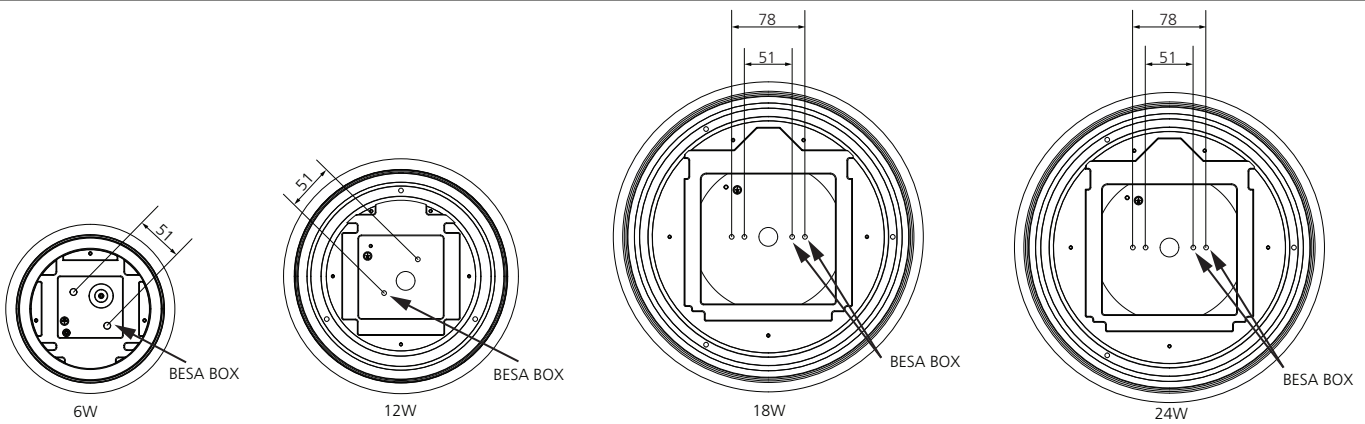

h = 75mm 6W
h = 80mm 12W

d = 180mm 6W
d = 250mm 12W
d = 330mm 18W
d = 360mm 24W

D=51mm 6W

D = 182 mm 12W
D = 265 mm 18W
D = 265 mm 24W

h = 96mm 18W
h = 100mm 24W

	6W (pcs)	12W (pcs)	18W (pcs)	24W (pcs)
10A C-type	60	60	39	30
16A C-type	96	96	62	48