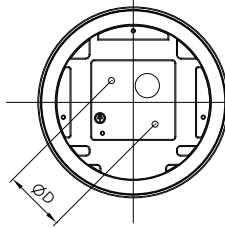

h = 75mm 6W
h = 80mm 12W

d = 180mm 6W
d = 250mm 12W
d = 330mm 18W
d = 360mm 24W

D=51mm 6W

D = 182 mm 12W
D = 265 mm 18W
D = 265 mm 24W

h = 96mm 18W
h = 100mm 24W

	6W (pcs)	12W (pcs)	18W (pcs)	24W (pcs)
10A C-type	60	60	39	30
16A C-type	96	96	62	48