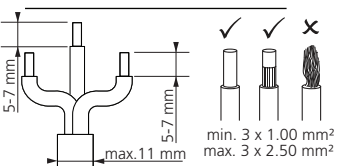

h = 75mm 6W
h = 80mm 12W

d = 180mm 6W
d = 250mm 12W
d = 330mm 18W
d = 360mm 24W

D=51mm 6W

D = 182 mm 12W
D = 265 mm 18W
D = 265 mm 24W

h = 96mm 18W
h = 100mm 24W

	6W (pcs)	12W (pcs)	18W (pcs)	24W (pcs)
10A C-type	60	60	39	30
16A C-type	96	96	62	48