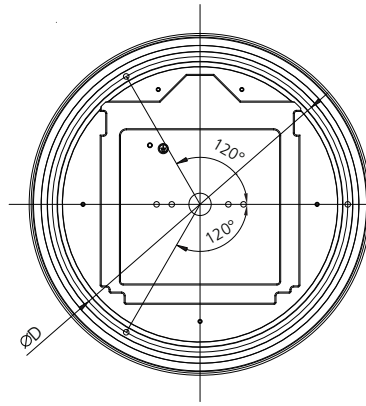

h = 75mm 6W
h = 80mm 12W

d = 180mm 6W
d = 250mm 12W
d = 330mm 18W
d = 360mm 24W

D=51mm 6W

D = 182 mm 12W
D = 265 mm 18W
D = 265 mm 24W

h = 96mm 18W
h = 100mm 24W

	6W (pcs)	12W (pcs)	18W (pcs)	24W (pcs)
10A C-type	60	60	39	30
16A C-type	96	96	62	48